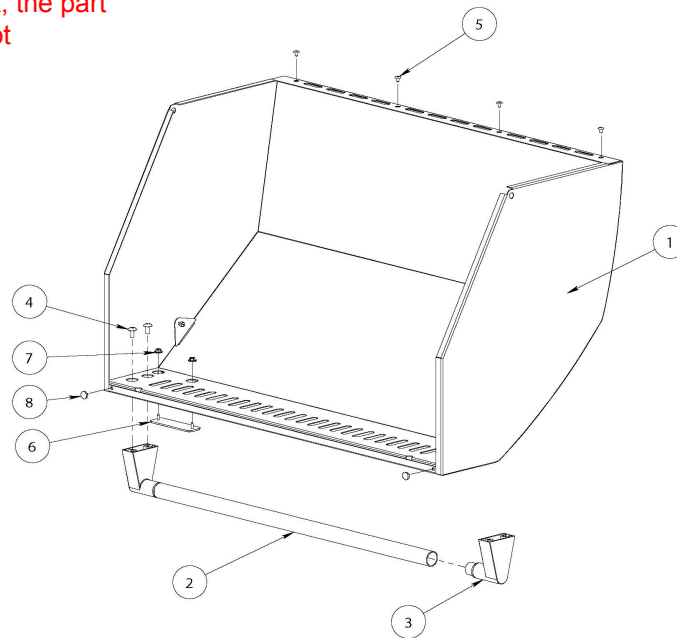

LSMK Front Hood Assembly

Click on any circled item, then add the part to your cart. If it won't click, the part is not available. If the part is not available, please call us at: 888.988.4546

Item	Part No.	Name	Qty	Uom	NOTES
1	70502	FRONT HOOD, WLDMT	1	EA	
2	32522	HOOD HANDLE, 30°	1	EA	
3	31736	END CAP FDR HOOD HANDLE	2	EA	
4	30290	SCREW, 1/4-20 X 1/2, THP, STEEL	4	EA	
5	32389	SCREW, #8-32 X 1/4, THP, SS	4	EA	
6	L11074	LYNX LOGO	1	EA	
7	31062	NUT, 1/8, SPEED, STEEL, SELF THREADING	2	EA	
8	32477	HOOD BUMPER, .500 DIA	2	EA	